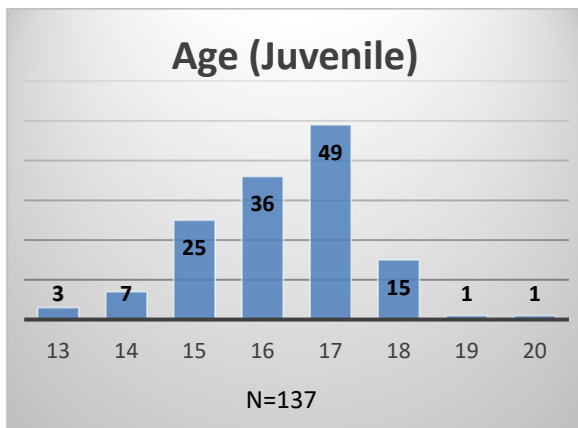

Daily Data Dashboard – December 5, 2022

Demographics for JTDC Population

Monday Morning Midnight Count

Total # of probation Involved youth¹: 1,027

¹ Probation Active: Any youth who is pending sentencing with an active social history, has been formally placed on probation or supervision with Cook County Juvenile Probation on the date of the report.

*Age, Gender and Race for Criminal Court population (N=2) is not represented in this report.

Data sources: cFive Supervisor – Probation Population and RMIS – JTDC Population

Daily Data Dashboard – December 5, 2022
Demographics for JTDC Population
Monday Morning Midnight Count