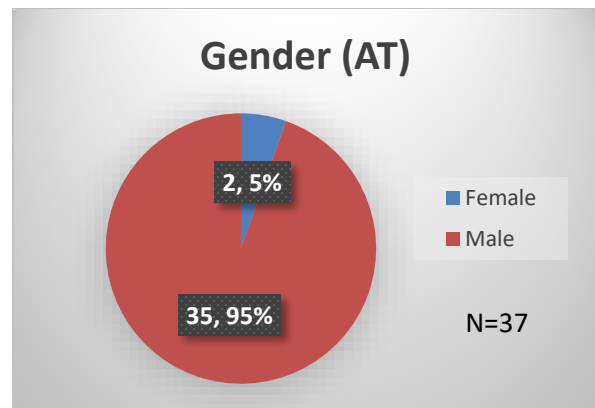

Daily Data Dashboard – December 5, 2022

Demographics for JTDC Population

Monday Morning Midnight Count

Total # of probation Involved youth¹: 1,027

¹ Probation Active: Any youth who is pending sentencing with an active social history, has been formally placed on probation or supervision with Cook County Juvenile Probation on the date of the report.

*Age, Gender and Race for Criminal Court population (N=2) is not represented in this report.

Data sources: cFive Supervisor – Probation Population and RMIS – JTDC Population

Daily Data Dashboard – December 5, 2022
Demographics for JTDC Population
Monday Morning Midnight Count