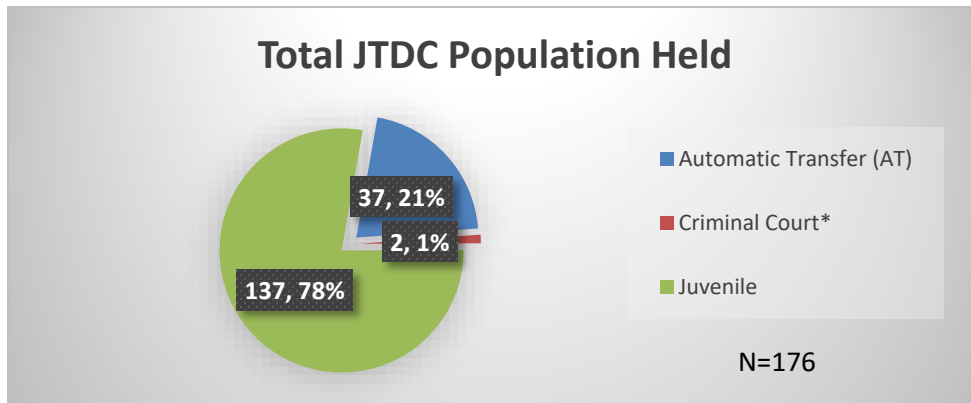

Daily Data Dashboard – December 5, 2022

Demographics for JTDC Population

Monday Morning Midnight Count

Total # of probation Involved youth¹: 1,027

¹ Probation Active: Any youth who is pending sentencing with an active social history, has been formally placed on probation or supervision with Cook County Juvenile Probation on the date of the report.

*Age, Gender and Race for Criminal Court population (N=2) is not represented in this report.

Data sources: cFive Supervisor – Probation Population and RMIS – JTDC Population

Daily Data Dashboard – December 5, 2022
Demographics for JTDC Population
Monday Morning Midnight Count