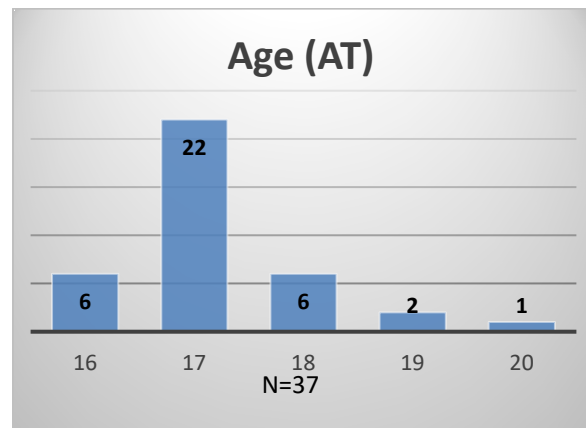

Daily Data Dashboard – December 5, 2022

Demographics for JTDC Population

Monday Morning Midnight Count

Total # of probation Involved youth¹: 1,027

¹ Probation Active: Any youth who is pending sentencing with an active social history, has been formally placed on probation or supervision with Cook County Juvenile Probation on the date of the report.

*Age, Gender and Race for Criminal Court population (N=2) is not represented in this report.

Data sources: cFive Supervisor – Probation Population and RMIS – JTDC Population

Daily Data Dashboard – December 5, 2022
Demographics for JTDC Population
Monday Morning Midnight Count