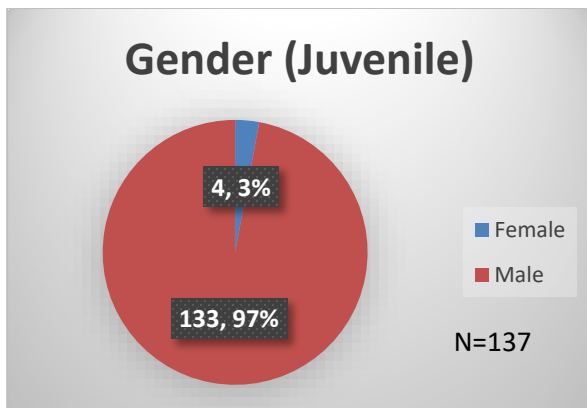

Daily Data Dashboard – December 5, 2022

Demographics for JTDC Population

Monday Morning Midnight Count

Total # of probation Involved youth¹: 1,027

¹ Probation Active: Any youth who is pending sentencing with an active social history, has been formally placed on probation or supervision with Cook County Juvenile Probation on the date of the report.

*Age, Gender and Race for Criminal Court population (N=2) is not represented in this report.

Data sources: cFive Supervisor – Probation Population and RMIS – JTDC Population

Daily Data Dashboard – December 5, 2022
Demographics for JTDC Population
Monday Morning Midnight Count